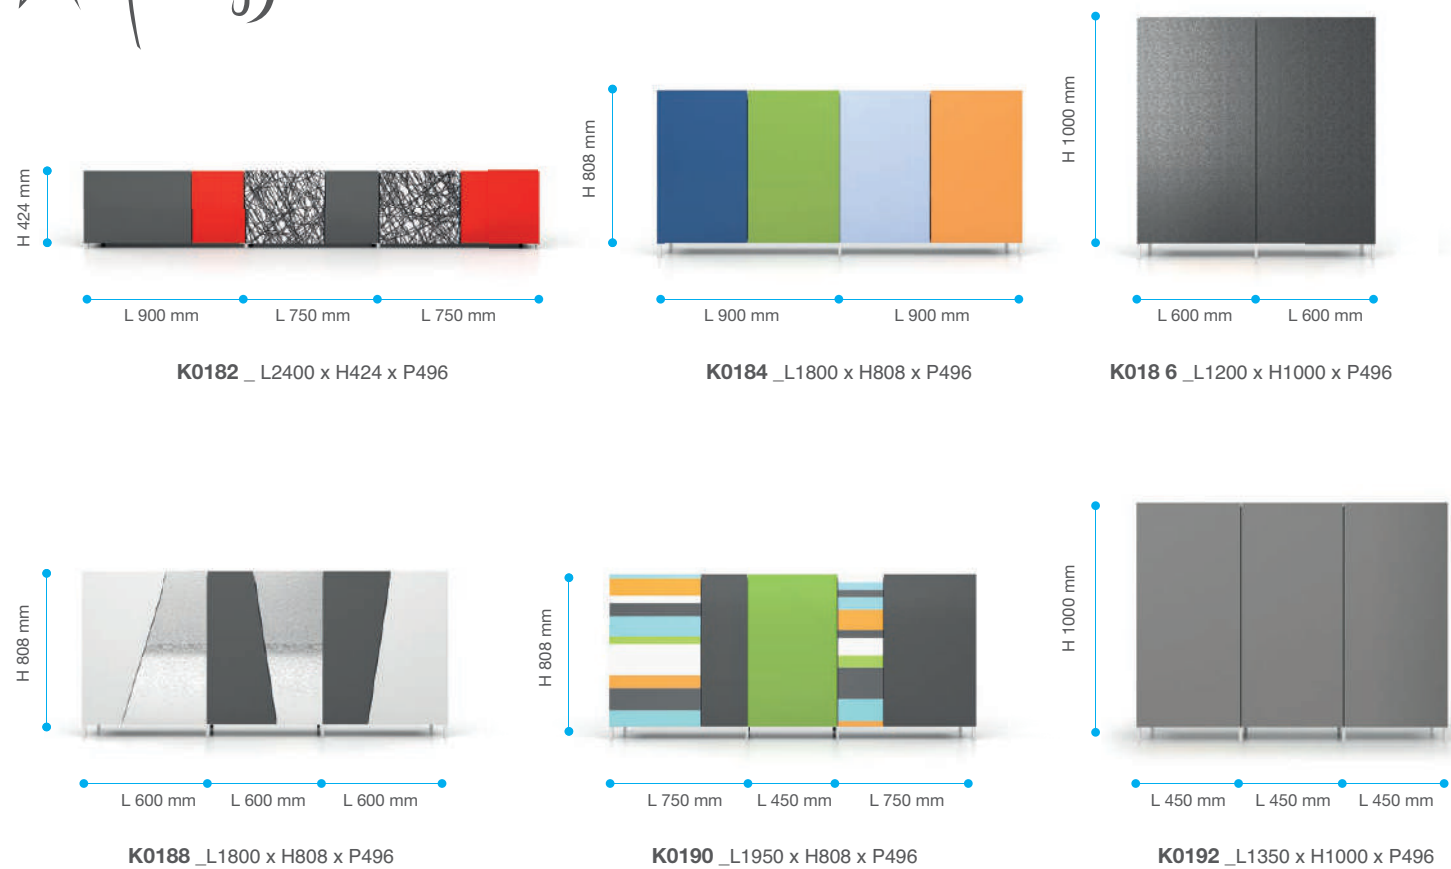

TRAYBOX [*] P+

ALTEZZA "H" E LARGHEZZA "L" / Height "H" and width "L".

PROFONDITÀ "P" / Depth "P".

TBX CON ANTA BATTENTE / TBX with hinged door.

18,5 mm / TOP spessore / Top thickness.

TBX CON ANTA ESTRAIBILE / TBX with pull-out door.

NOTE

STRUTTURA:

- attrezzabili con piedini o ruote
- possibili tagli a misura (esclusi cassetti)
- sistema di chiusura cassetti SLOW DOWN

/ STRUCTURE:

- Available with feet or wheels
- Available custom-cut (except for drawers)
- Slow-down system for self closing.

* A richiesta in HP+ / HP+ by request.

** "P" 624 mm disponibile solo fino a H 808 mm / Depth "P" 624 mm available only up to "H" 808 mm.